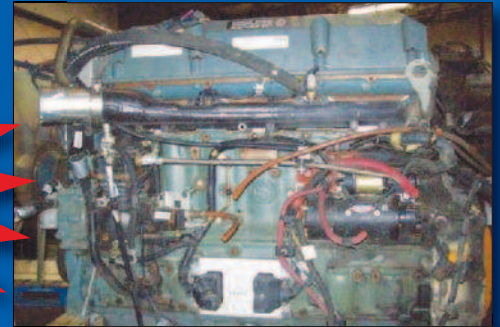

ABSOLUTE PUBLIC AUCTION

TRUCKS • TRAILERS • ENGINES • TRANSMISSIONS & PARTS

APRIL 21-22, 2010 AT 8 AM

PEARL, MISSISSIPPI

Plunk's
TRUCK PARTS & EQUIP, INC.

KT450 Take-out of a good running Peterbilt

Several Cummins N-14 Red Top Engines

Huge selection of Checked Take Out Transmissions

Best selection of Take Out Diesel Engines in the USA!

**Mississippi's
Largest Truck
Parts Company!**

Several Late Model Detroit's 14.0 liter

Hundreds for Checked Take Out Differentials